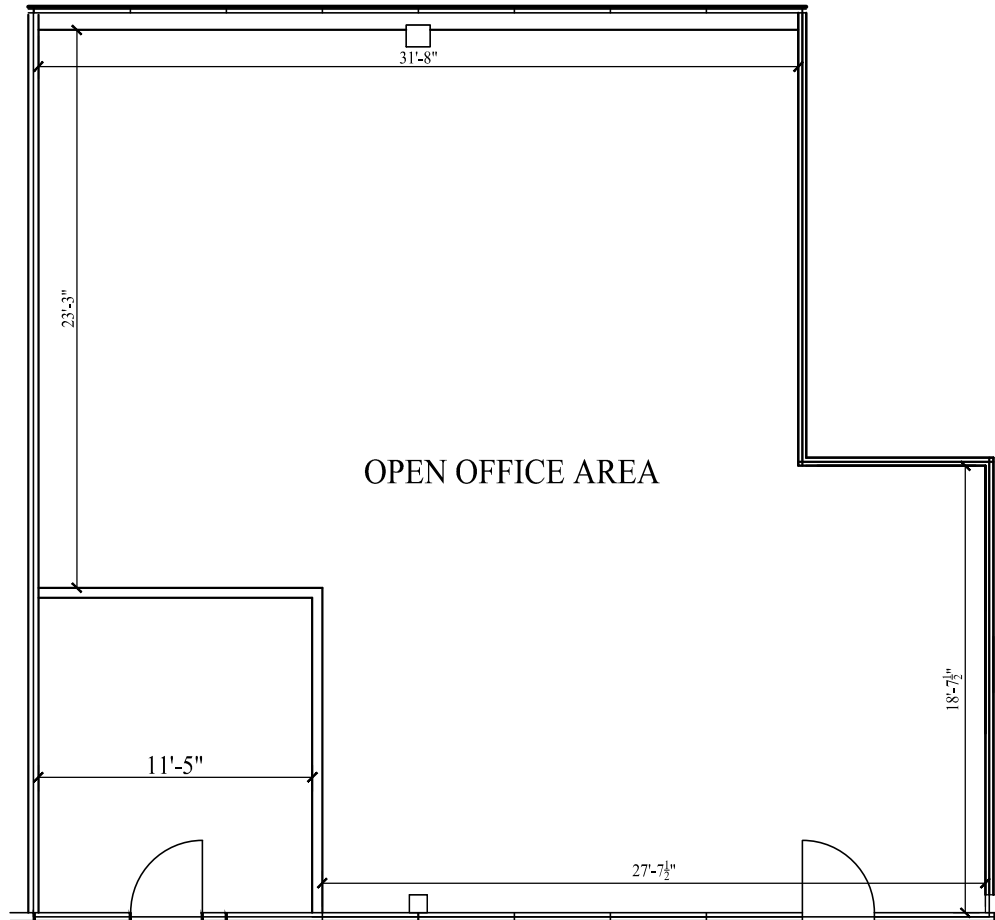

THE TRIAD BUILDING

SUITE 207
1,552 R.S.F.

TED
Glasrud
ASSOCIATES MN, LLC

7101 NORTHLAND CIRCLE, BROOKLYN PARK, MN, 55428, 651-361-8941