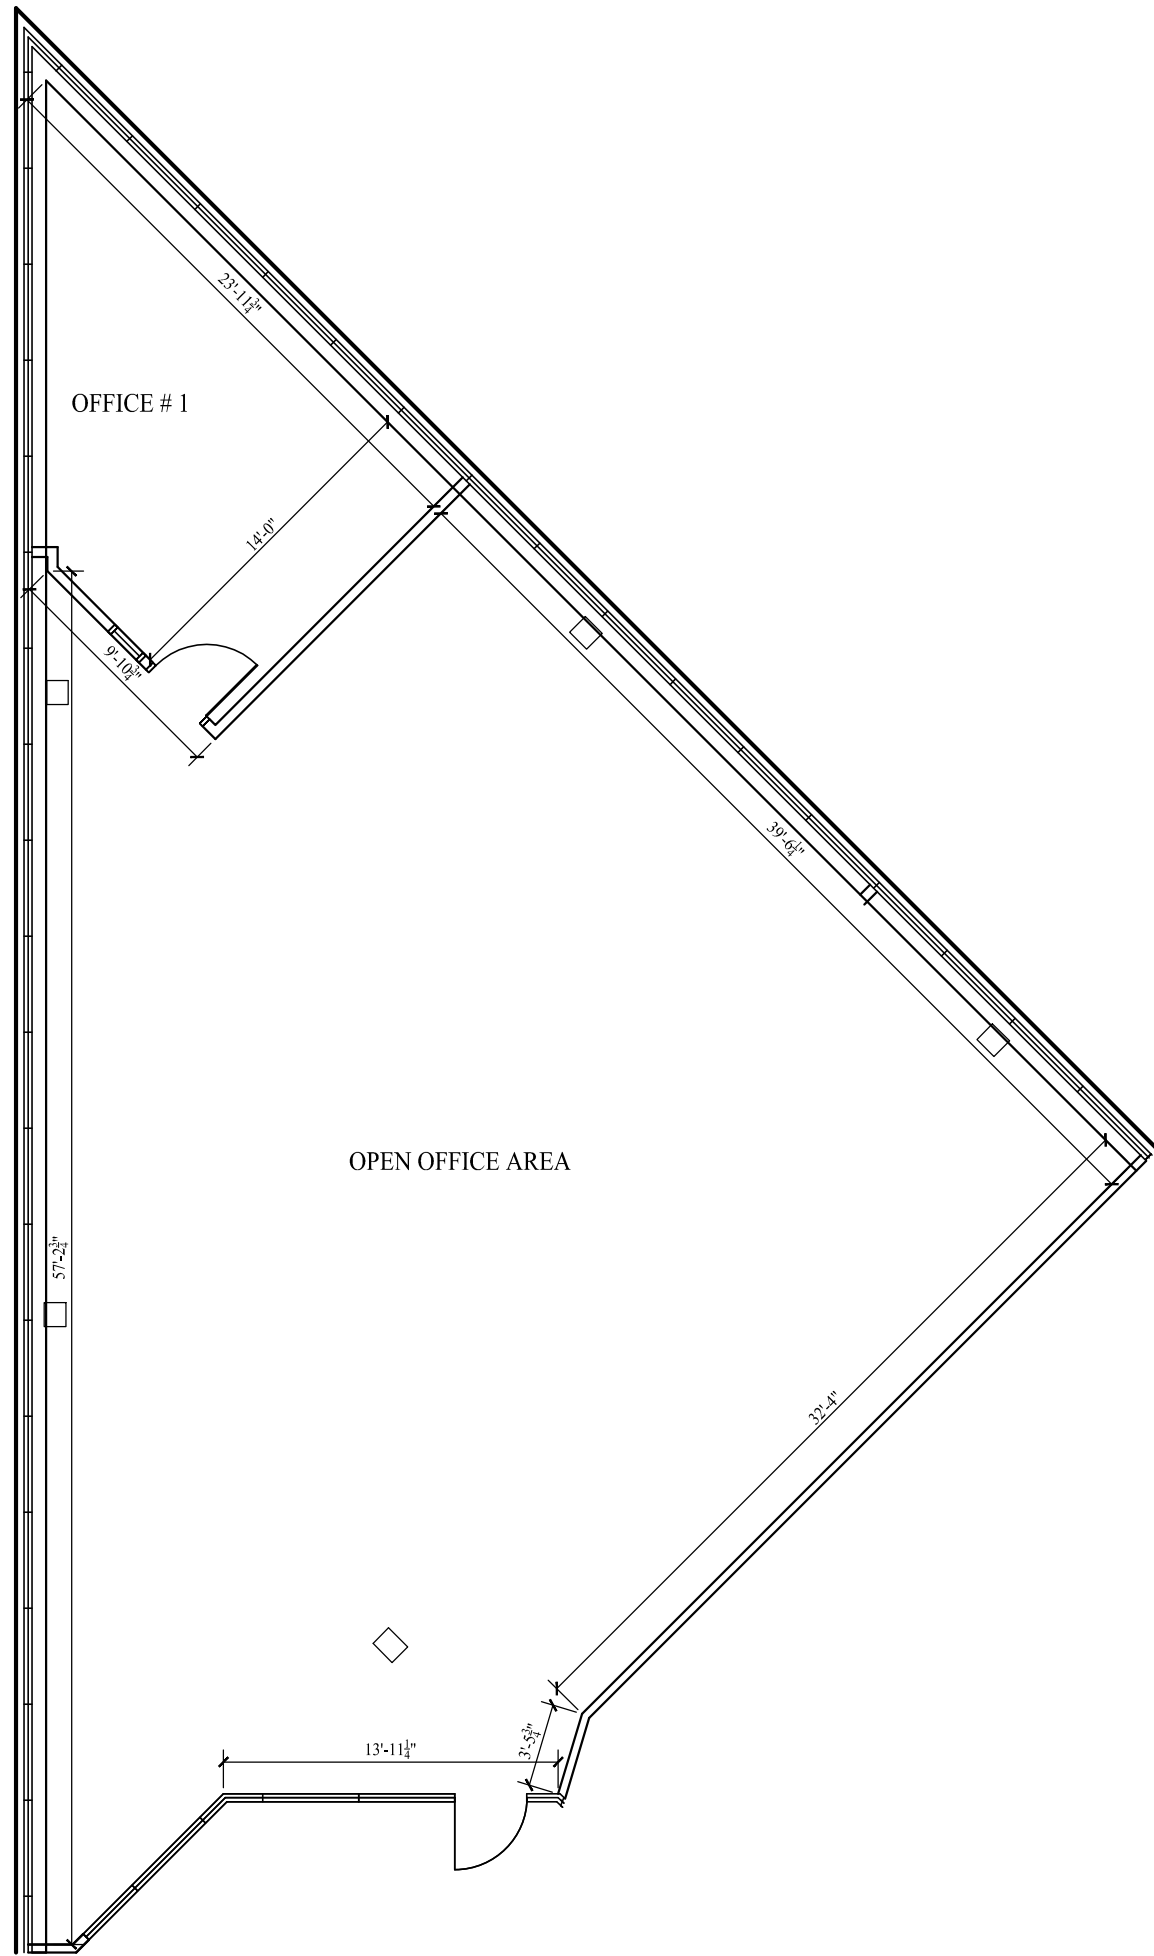

THE TRIAD BUILDING

SUITE 101
2,508 R.S.F.

TED
Glasrud
ASSOCIATES MN, LLC

7101 NORTHLAND CIRCLE, BROOKLYN PARK, MN, 55428, 651-361-8941