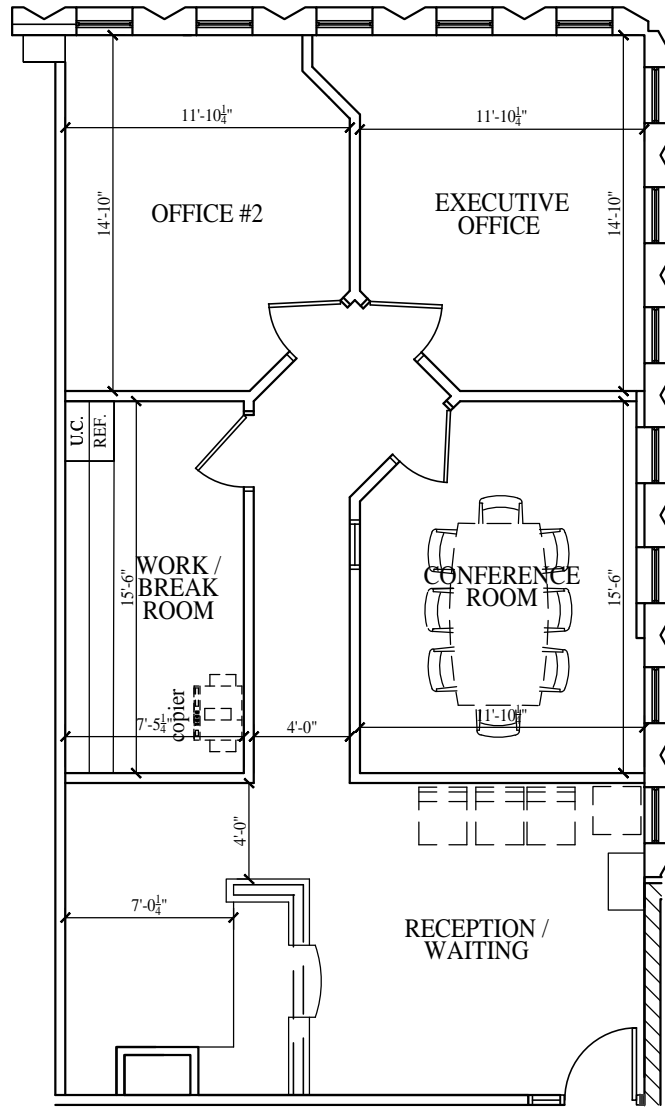

ROSEDALE TOWER

SUITE 801

TED
Glasrud
ASSOCIATES MN, LLC

1700 WEST HIGHWAY 36, ROSEVILLE, MN 55113, 651-361-8941