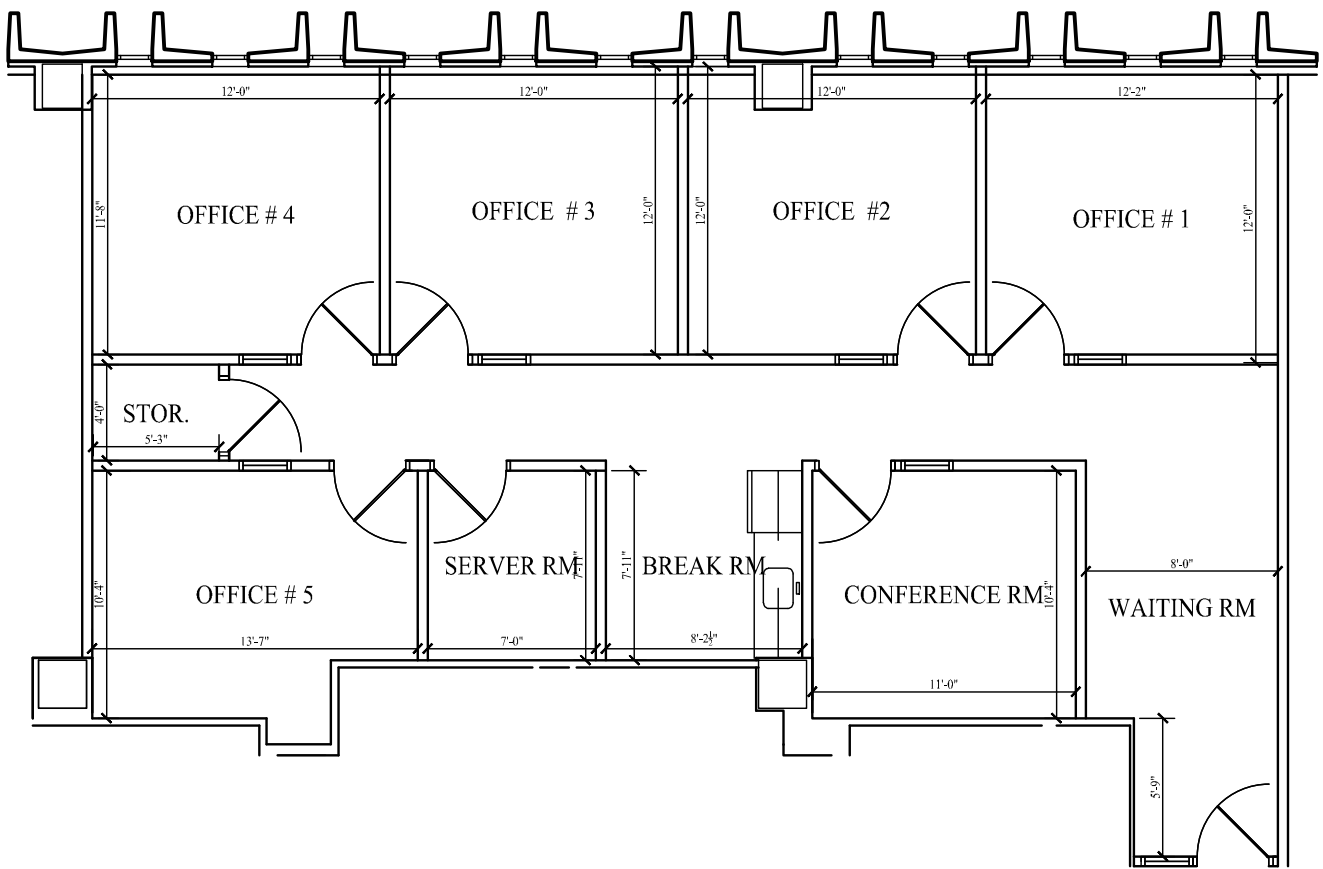

WESTWOOD LAKE OFFICE PARK

SUITE 260
1,506 R.S.F.

GLASRUD
ASSOCIATES MN, LLC

8421 WAYZATA BLVD., GOLDEN VALLEY, MN, 55426, 651-361-8941