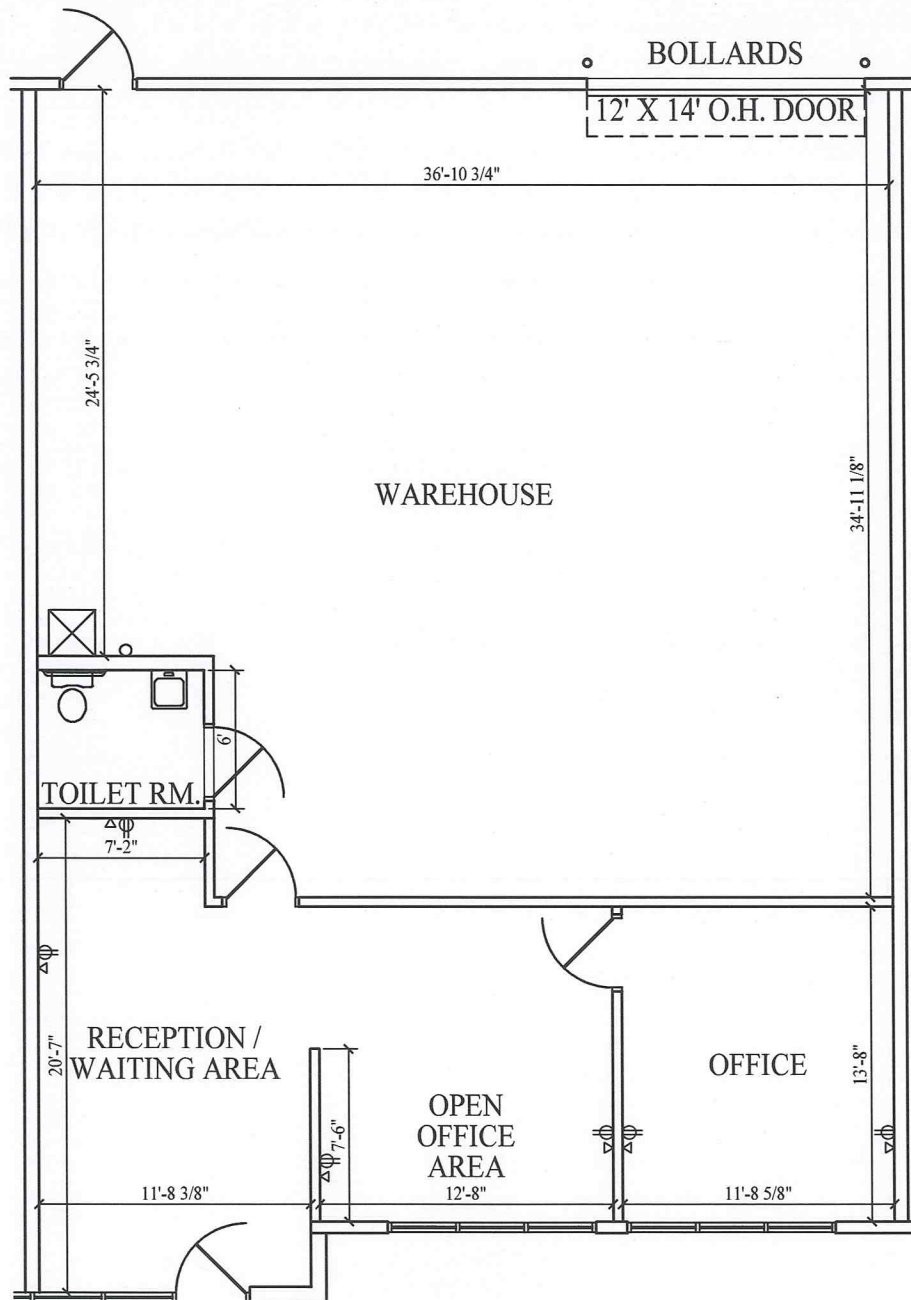

TREASURE COAST COMMERCE CENTER LAKESIDE

7685
1,940 S.F.

Glaserud
ASSOCIATES FL, LLC

7685 SW ELLIPSE WAY, STUART, FLORIDA, 34997, 772-781-0771