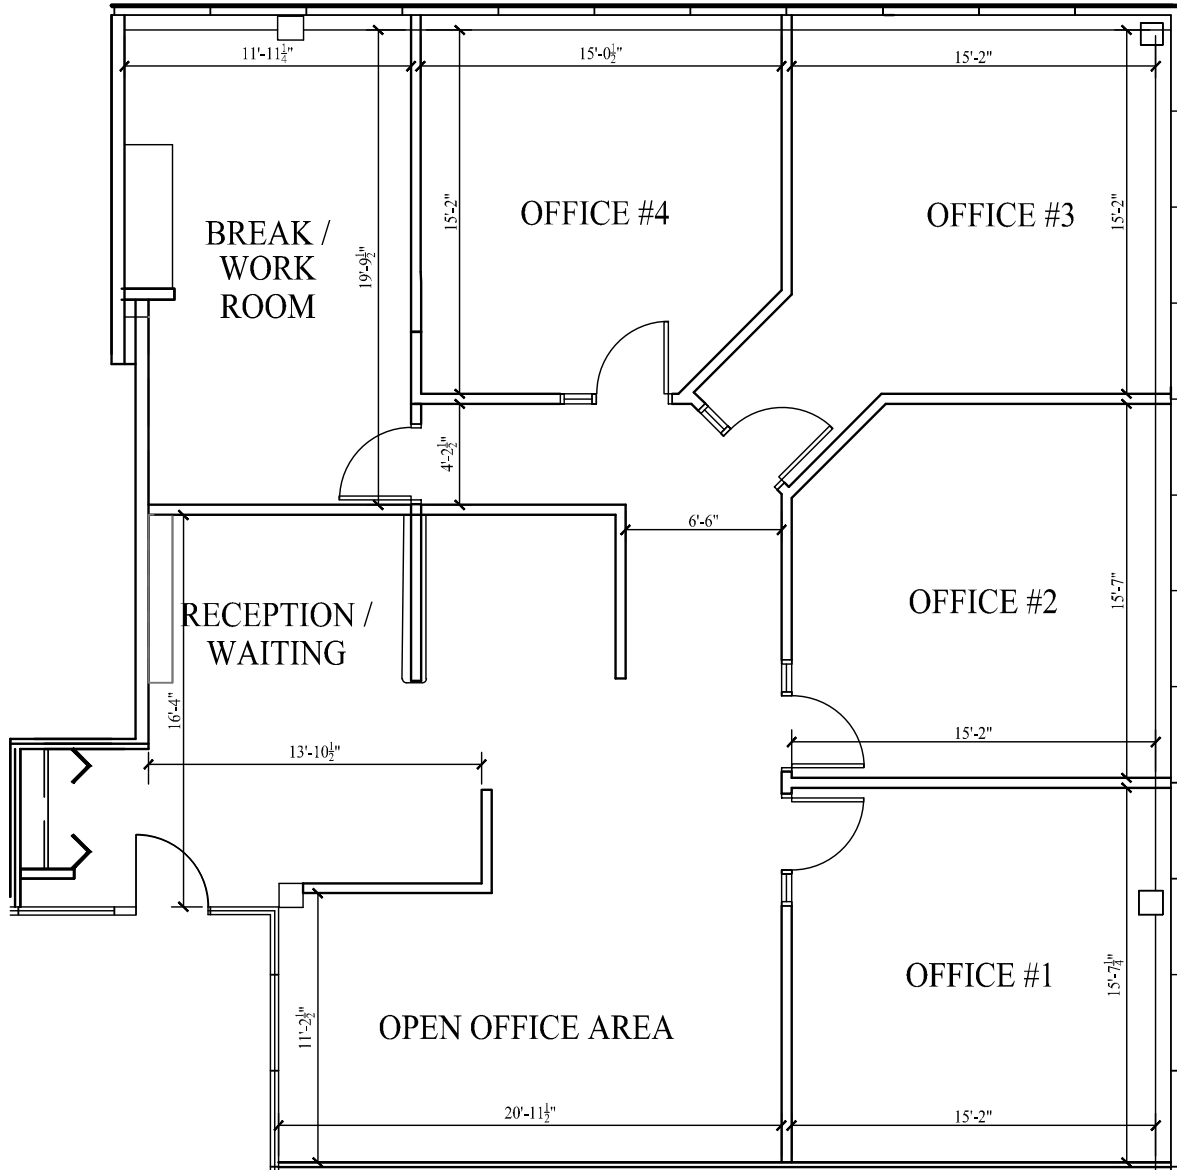

THE TRIAD BUILDING

SUITE 205
2,410 R.S.F.

TED
Glasrud
ASSOCIATES MN, LLC

7101 NORTHLAND CIRCLE, BROOKLYN PARK, MN, 55428, 651-361-8941